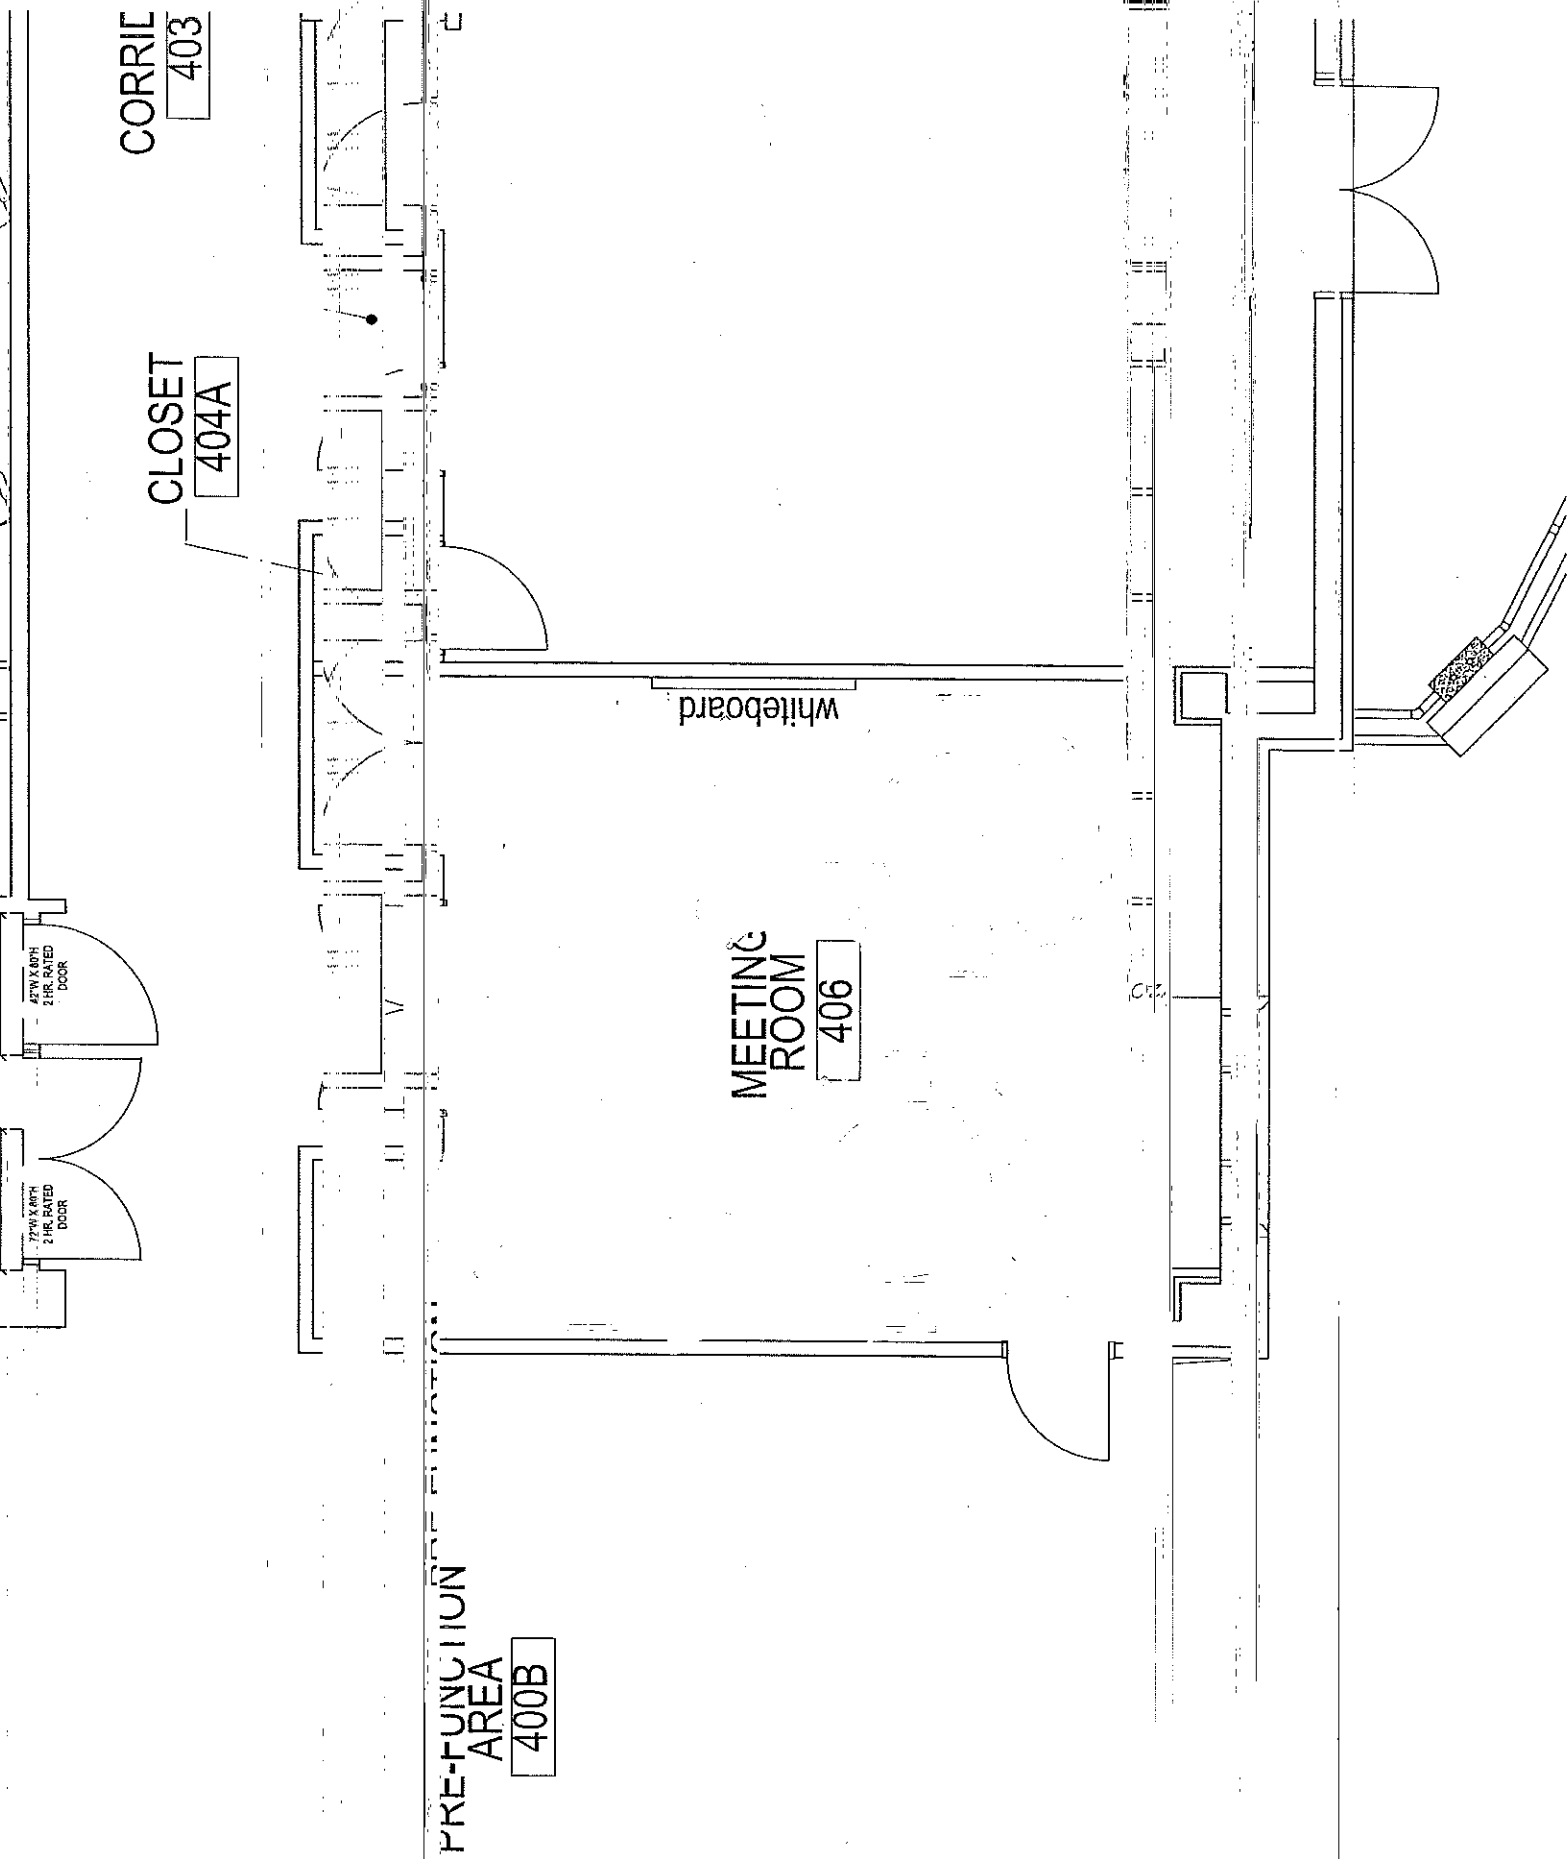

CLOSET  
404A  
404A

CORRIDOR  
403

ROOM  
405

CLOSET  
404A

screen

whiteboard

MEETING ROOM  
406

whiteboard

PRE-FUNCTION  
AREA  
400B

CLOSET  
404A

CORRIE  
403

7'6" X 8'0"  
2 HR. RATED  
DOOR

7'6" X 8'0"  
2 HR. RATED  
DOOR